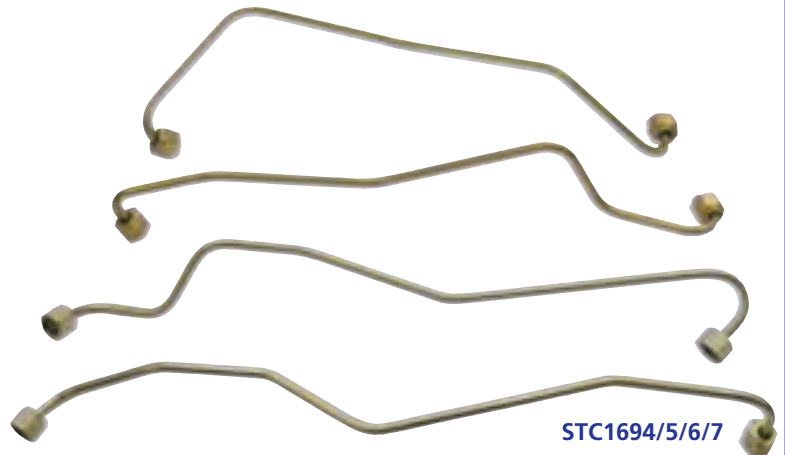

Ball joint for LR007205 & LR007206

€ 26,00

Britpart Peak Performance Air Filter

DA4379

Britpart Peak Performance air filter for Defender 2007 onwards.

Corresponds to PHE500060.

€ 40,50

Injector Pipe Sets